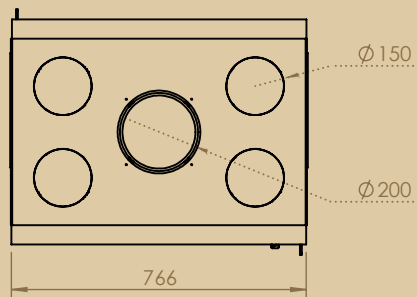

Options

→ Dimensions ext. (mm) : 770 x 510 x 590

Folded frame DE77 - 4 sided - 40mm

→ 832 x 570

Folded frame DE77 - 4 sided - 70mm

→ 892 x 630

Air stop kit + 2 hot air tubes 150 Ø

Ventilation kit for Lodge en Decor PLUS

Reserve door fitting

Black painted vermic. interior

Speed controller

Speed controller with thermostat ambient temperature

Included

Manual combustion air regulation, external air intake Ø 100 mm, baffles, simple grill, ashtray, stop embers, interior vermiculite, 4 adjustable feet, stainless steel Ø 200 mm nozzle for smoke outlet, colour antracite, with finishing frame étiré 5 mm welded on the device
Real view of fire (mm) - 631 x 340