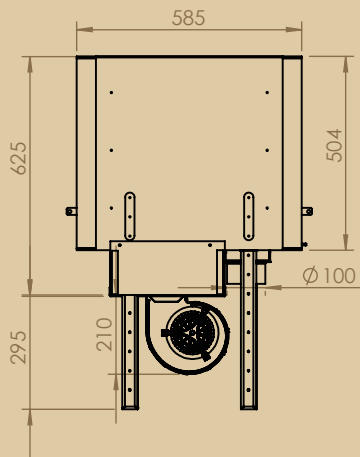

Options

→ Dimensions ext. (mm) : 770 x 510 x 590

Folded frame DE77 - 4 sided - 40mm

→ 832 x 570

Folded frame DE77 - 4 sided - 70mm

→ 892 x 630

Air stop kit + 2 hot air tubes 150 Ø

Ventilation kit for Lodge en Decor PLUS

Reserve door fitting

Black painted vermic. interior

Speed controller

Speed controller with thermostat ambient temperature

Included

Manual combustion air regulation, external air intake Ø 100 mm, baffles, simple grill, ashtray, stop embers, interior vermiculite, 4 adjustable feet, stainless steel Ø 200 mm nozzle for smoke outlet, colour antracite, with finishing frame étiré 5 mm welded on the device
Real view of fire (mm) - 631 x 340