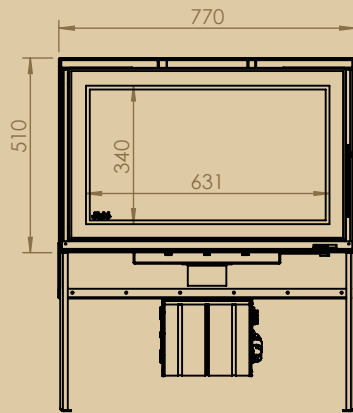

Options

→ Dimensions ext. (mm) : 770 x 510 x 590

Folded frame DE77 - 4 sided - 40mm

→ 832 x 570

Folded frame DE77 - 4 sided - 70mm

→ 892 x 630

Air stop kit + 2 hot air tubes 150 Ø

Ventilation kit for Lodge en Decor PLUS

Reserve door fitting

Black painted vermic. interior

Speed controller

Speed controller with thermostat ambient temperature

Included

Manual combustion air regulation, external air intake Ø 100 mm, baffles, simple grill, ashtray, stop embers, interior vermiculite, 4 adjustable feet, stainless steel Ø 200 mm nozzle for smoke outlet, colour antracite, with finishing frame étiré 5 mm welded on the device
Real view of fire (mm) - 631 x 340