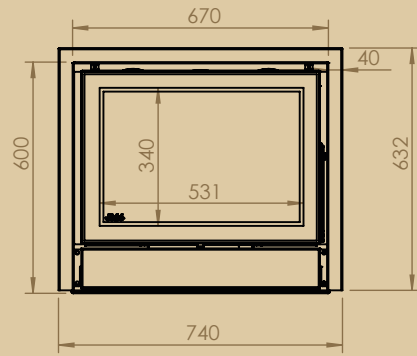

Options      → External dimensions (mm) : 670 x 600 x 420

Finishing frame 67/60 - 3 sided      → 740 x 631,5

Finishing frame 67/60 - 4 sided      → 740 x 670

Speed controller with airstat

Speed controller with thermostat ambient temperature

## Included

Automatic thermostat - external air intake Ø 100 mm - baffle vermiculite - double grill - ashtray - stop embers - centrifugal fans - speed controller - airstat - interior vermiculite - 45° bent and straight stainless steel pipe for DS for smoke outlet (diameters see drawings) - filters - colour antracite - WITHOUT FINISHING FRAME (following your choice)  
Real view of fire (mm) - 531 x 340