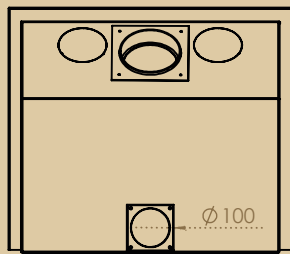

Options      → External dimensions (mm) : 670 x 600 x 420

Finishing frame 67/60 - 3 sided      → 740 x 631,5

Finishing frame 67/60 - 4 sided      → 740 x 670

Speed controller with airstat

Speed controller with thermostat ambient temperature

Hot air tubes kit 125 Ø+ Air stop kit

Reserve door fitting

Extra charge for black painted vermic. interior

## Included

Automatic thermostat - external air intake Ø 100 mm - baffle vermiculite - double grill - ashtray - stop embers - centrifugal fans - speed controller - airstat - interior vermiculite - 45° bent and straight stainless steel pipe for DS for smoke outlet (diameters see drawings) - filters - colour antracite - WITHOUT FINISHING FRAME (following your choice)  
Real view of fire (mm) - 531 x 340