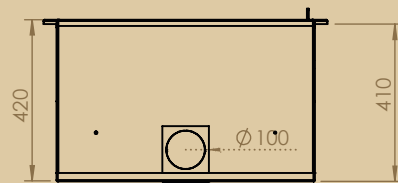

Options      → External dimensions (mm) : 670 x 600 x 420

Finishing frame 67/60 - 3 sided      → 740 x 631,5

Finishing frame 67/60 - 4 sided      → 740 x 670

Speed controller with airstat

Speed controller with thermostat ambient temperature

## Included

Automatic thermostat - external air intake Ø 100 mm - baffle vermiculite - double grill - ashtray - stop embers - centrifugal fans - speed controller - airstat - interior vermiculite - 45° bent and straight stainless steel pipe for DS for smoke outlet (diameters see drawings) - filters - colour antracite - WITHOUT FINISHING FRAME (following your choice)  
Real view of fire (mm) - 531 x 340