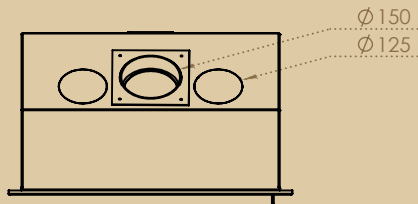

Options      → External dimensions (mm) : 670 x 600 x 420

Finishing frame 67/60 - 3 sided      → 740 x 631,5

Finishing frame 67/60 - 4 sided      → 740 x 670

Speed controller with airstat

Speed controller with thermostat ambient temperature

Hot air tubes kit 125 Ø+ Air stop kit

Reserve door fitting

Extra charge for black painted vermic. interior

## Included

Automatic thermostat - external air intake Ø 100 mm - baffle vermiculite - double grill - ashtray - stop embers - centrifugal fans - speed controller - airstat - interior vermiculite - 45° bent and straight stainless steel pipe for DS for smoke outlet (diameters see drawings) - filters - colour antracite - WITHOUT FINISHING FRAME (following your choice)  
Real view of fire (mm) - 531 x 340