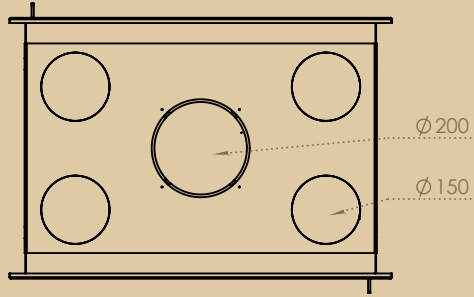

Extra charge for black painted vermic. interior

→ External dimensions (mm) : 770 x 600 x 570

→ 840 x 632

→ 840 x 670

Included

Automatic thermostat - external air intake Ø 100 mm - baffle vermiculite - double grill - ashtray - stop embers - centrifugal fans - speed controller - airstat - interior vermiculite - 45° bent and straight stainless steel pipe for DS for smoke outlet (diameters see drawings) - filters - colour antracite - WITHOUT FINISHING FRAME (following your choice)
Real view of fire (mm) - 631 x 340