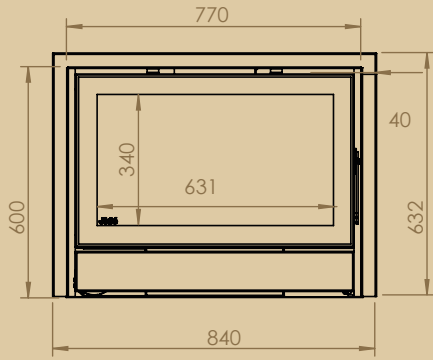

Extra charge for black painted vermic. interior

→ External dimensions (mm) : 770 x 600 x 570

→ 840 x 632

→ 840 x 670

Included

Automatic thermostat - external air intake Ø 100 mm - baffle vermiculite - double grill - ashtray - stop embers - centrifugal fans - speed controller - airstat - interior vermiculite - 45° bent and straight stainless steel pipe for DS for smoke outlet (diameters see drawings) - filters - colour antracite - WITHOUT FINISHING FRAME (following your choice)
Real view of fire (mm) - 631 x 340