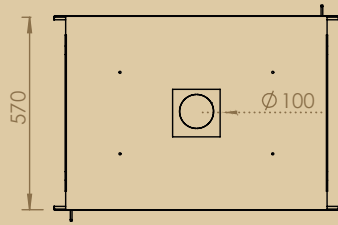

Extra charge for black painted vermic. interior

→ External dimensions (mm) : 770 x 600 x 570

→ 840 x 632

→ 840 x 670

Included

Automatic thermostat - external air intake Ø 100 mm - baffle vermiculite - double grill - ashtray - stop embers - centrifugal fans - speed controller - airstat - interior vermiculite - 45° bent and straight stainless steel pipe for DS for smoke outlet (diameters see drawings) - filters - colour antracite - WITHOUT FINISHING FRAME (following your choice)
Real view of fire (mm) - 631 x 340